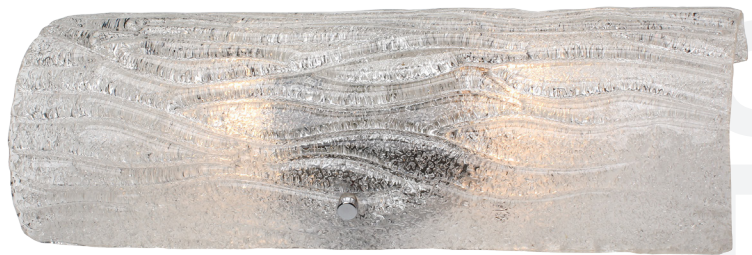

alternating[®]
current

phone 702-792-6900
fax 866-258-0862

email info@varaluz.com
web varaluz.com

AC1102 BRILLIANCE

SELLING POINTS : Handmade Crystally Ice Glass.
Shiny Chrome.

CLASSIFICATION : It's back! This popular design from Varaluz's past makes a modern and bright return. Named appropriately for its overall lighting effect, these fixtures marry crystallly-cool ice glass, handmade Murano style with clear glass chips fused by heat on the back side, to clean and simple chromed metal work.

WALL SCONCE 2 LIGHT

Product ID	AC1102
Finish	Chrome
Glass/Shade	Bright Ice Glass
Product Width	6.75in./17.15cm
Product Height	15.5in./39.37cm
Product Extension	3in./7.62cm
Product Weight	5lbs./2.27kg
Shade Width	6.75in./17.15cm
Shade Height	15.5in./39.37cm
Backplate Width	4in./10.16cm
Backplate Height	5.625in./14.29cm
Backplate Thickness	0.375in./0.95cm
Top-To-Mount	7.75in./19.69cm
Lamping	2 x 75W Medium